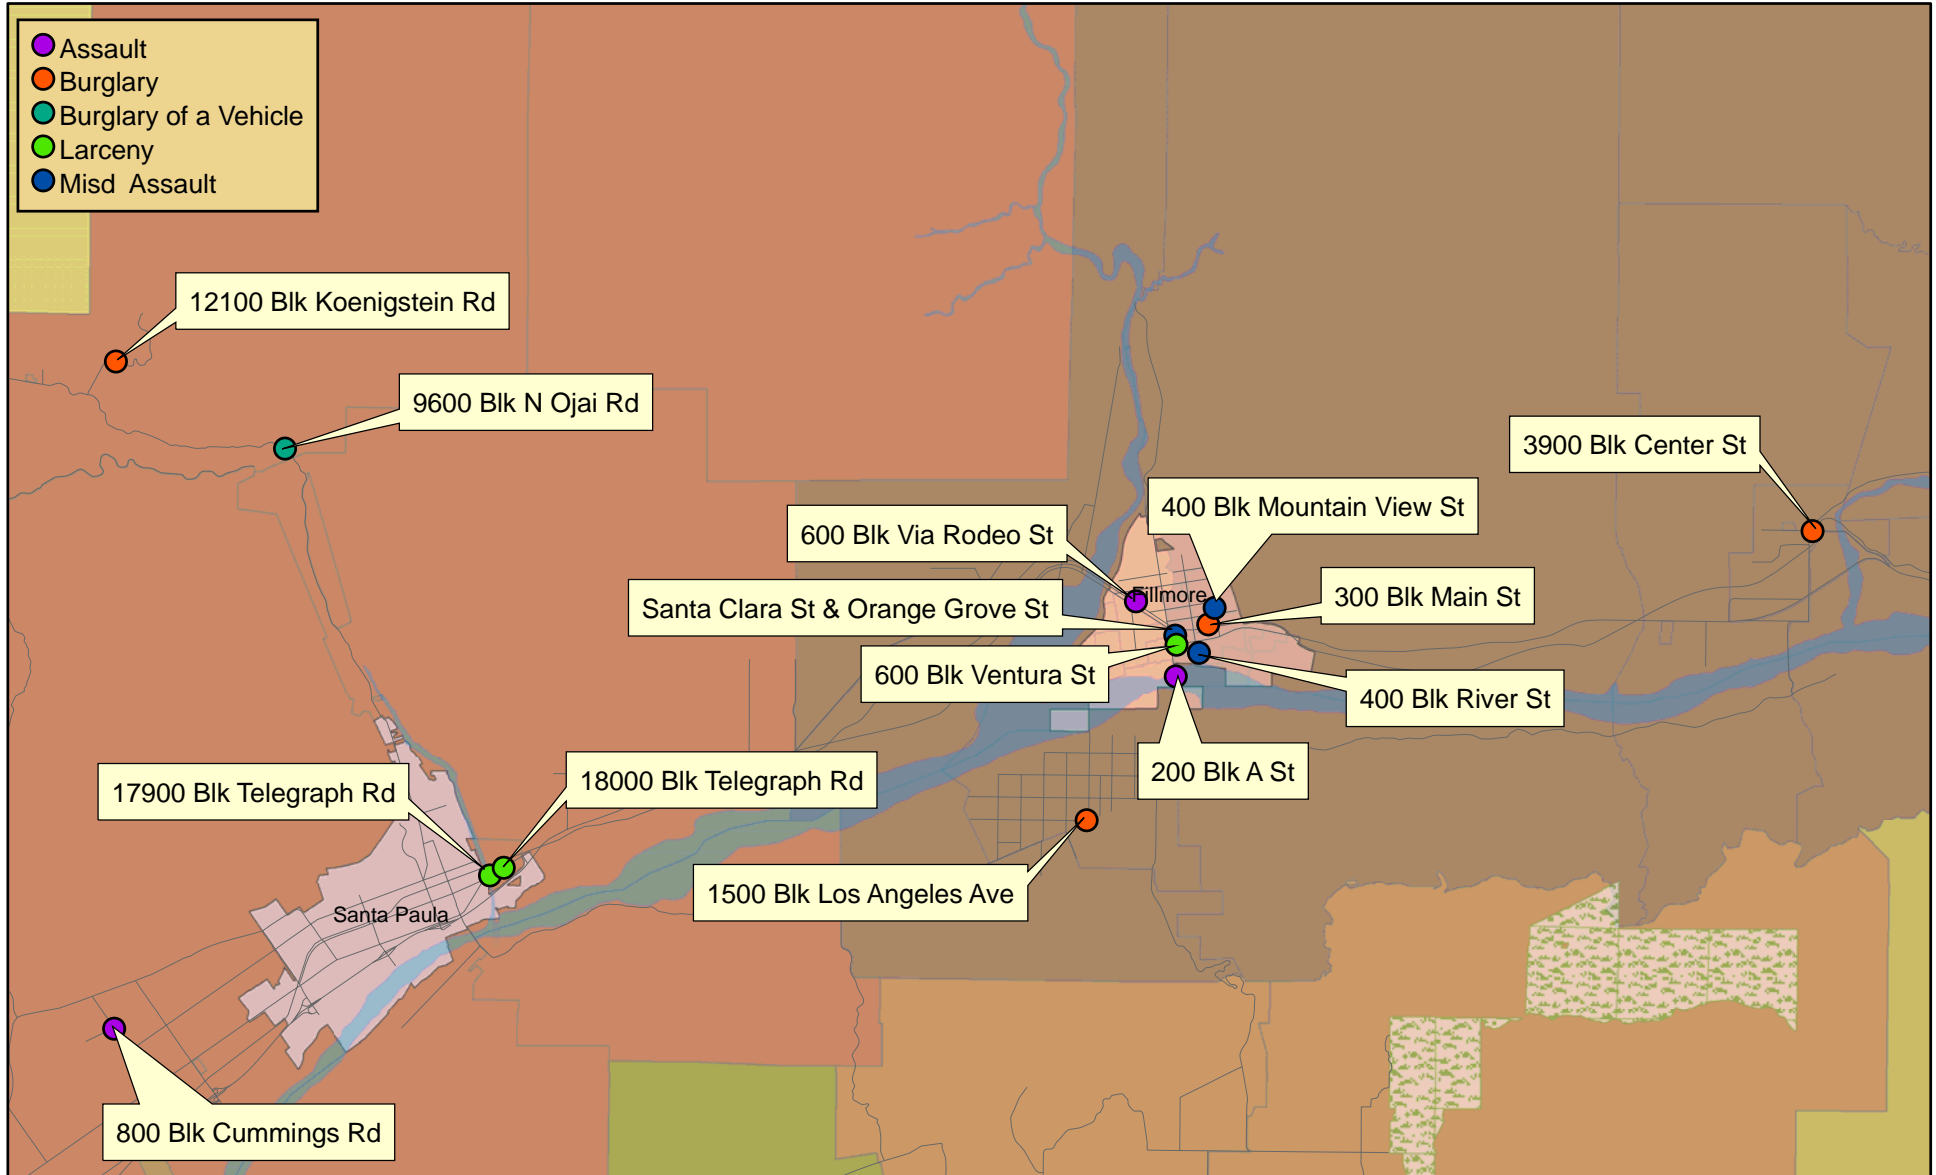

Ventura County Sheriff's Department  
Fillmore Unincorporated  
Part I Crimes\*  
04/05/2009-04/11/2009

\*reports entered as of 04/14/2009

0 2.5 5 10 Miles