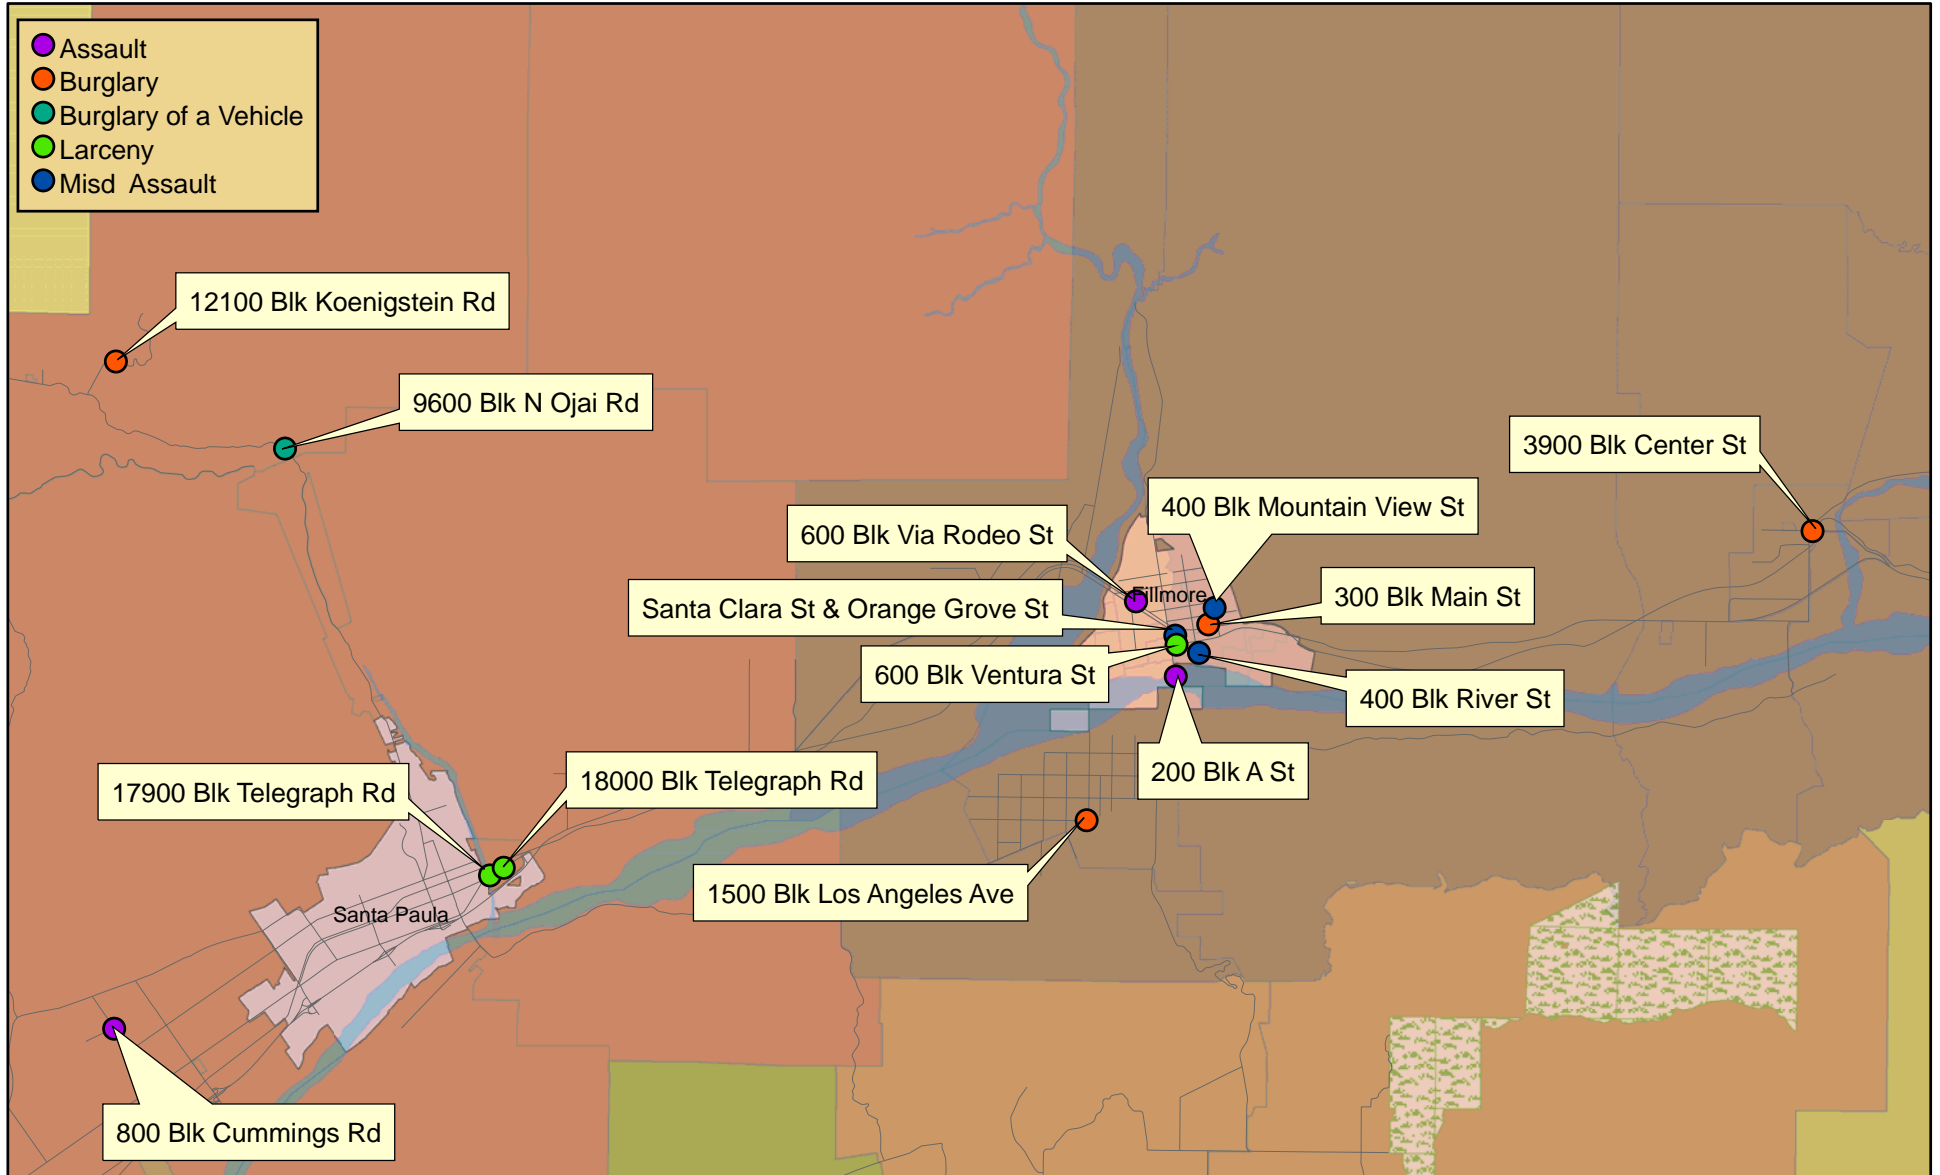

Ventura County Sheriff's Department
Fillmore Unincorporated
Part I Crimes*
04/05/2009-04/11/2009

*reports entered as of 04/14/2009

0 2.5 5 10 Miles