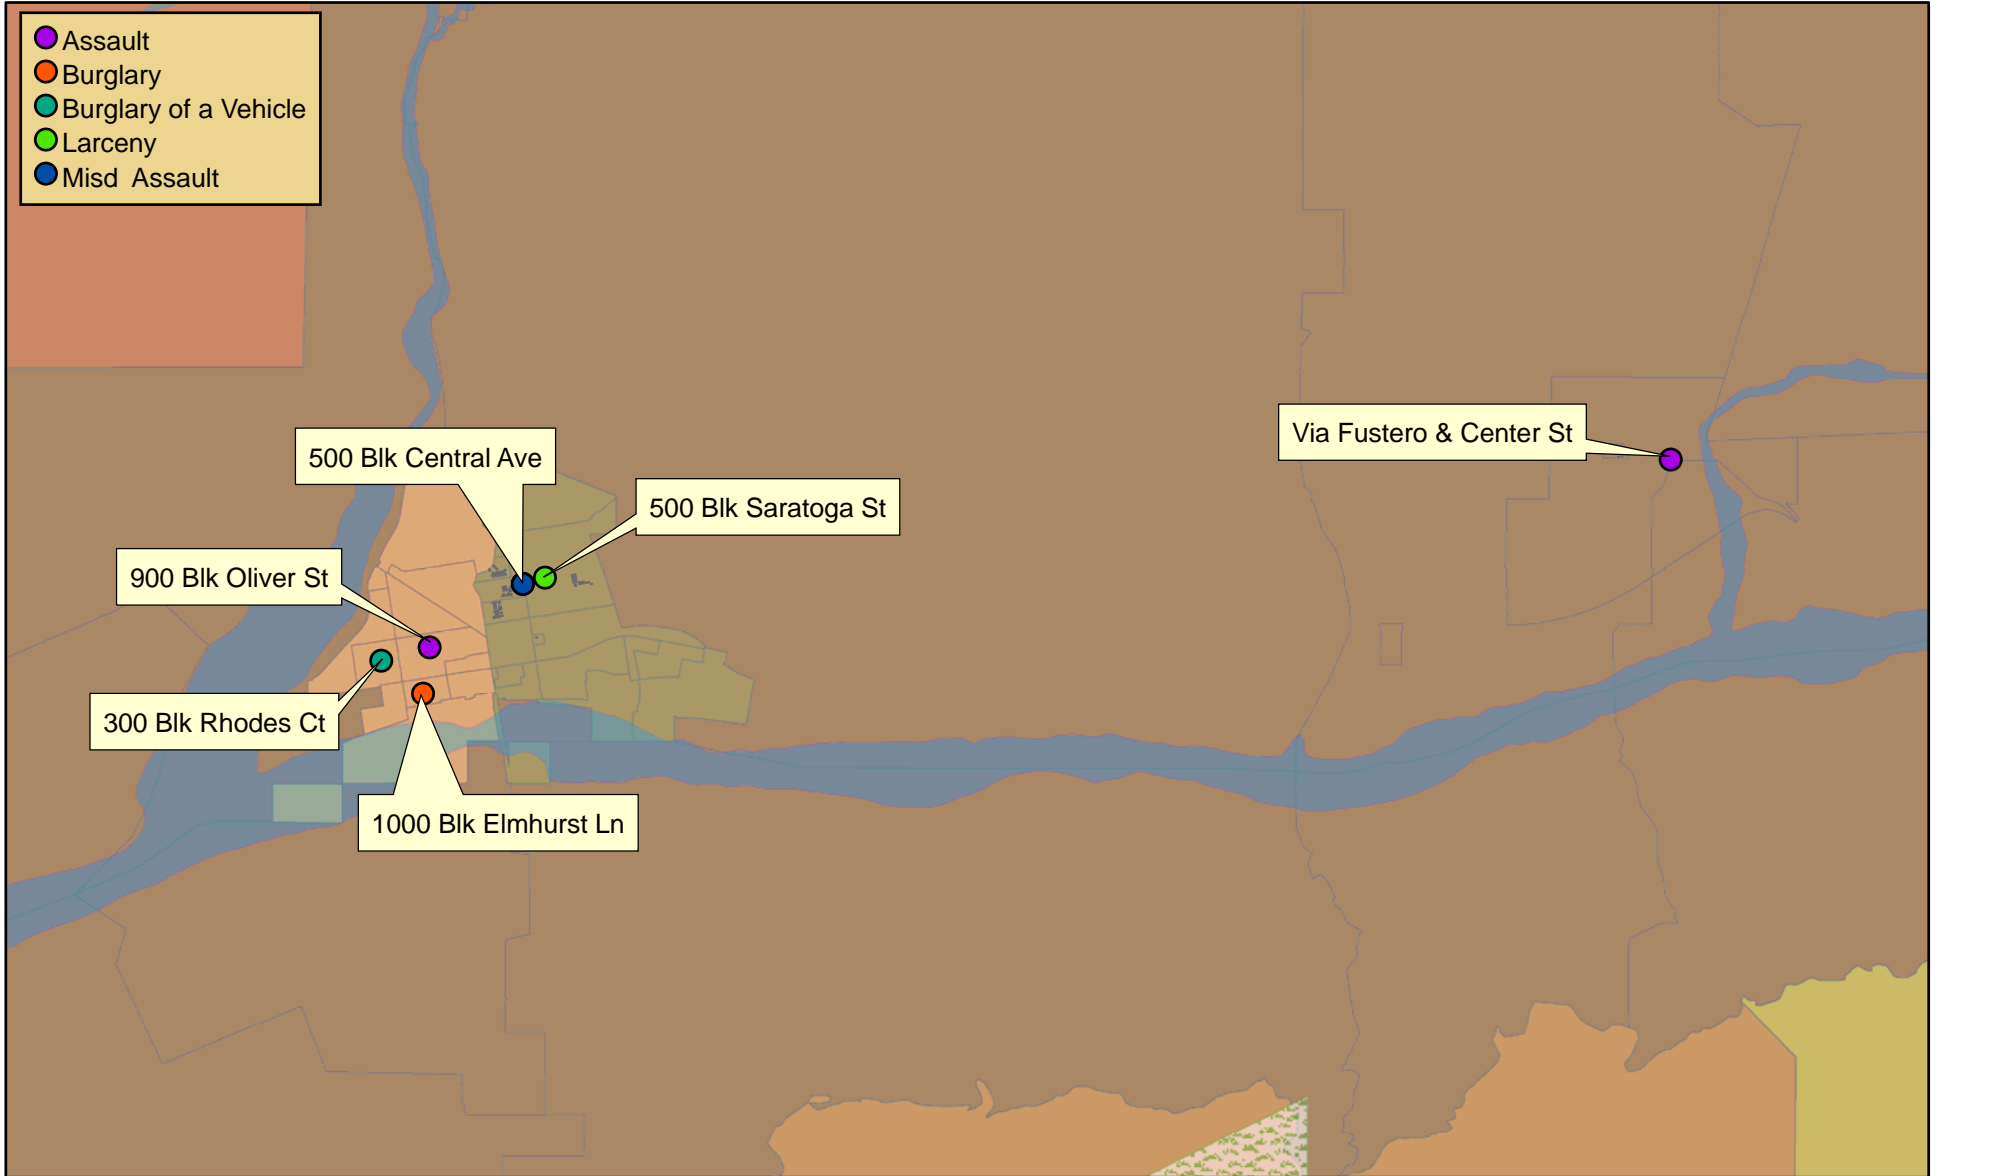

Ventura County Sheriff's Department  
Fillmore Station  
Part I Crimes\*  
03/01/2009-03/07/2009

\*reports entered as of 03/09/2009

0 1.25 2.5 5 Miles