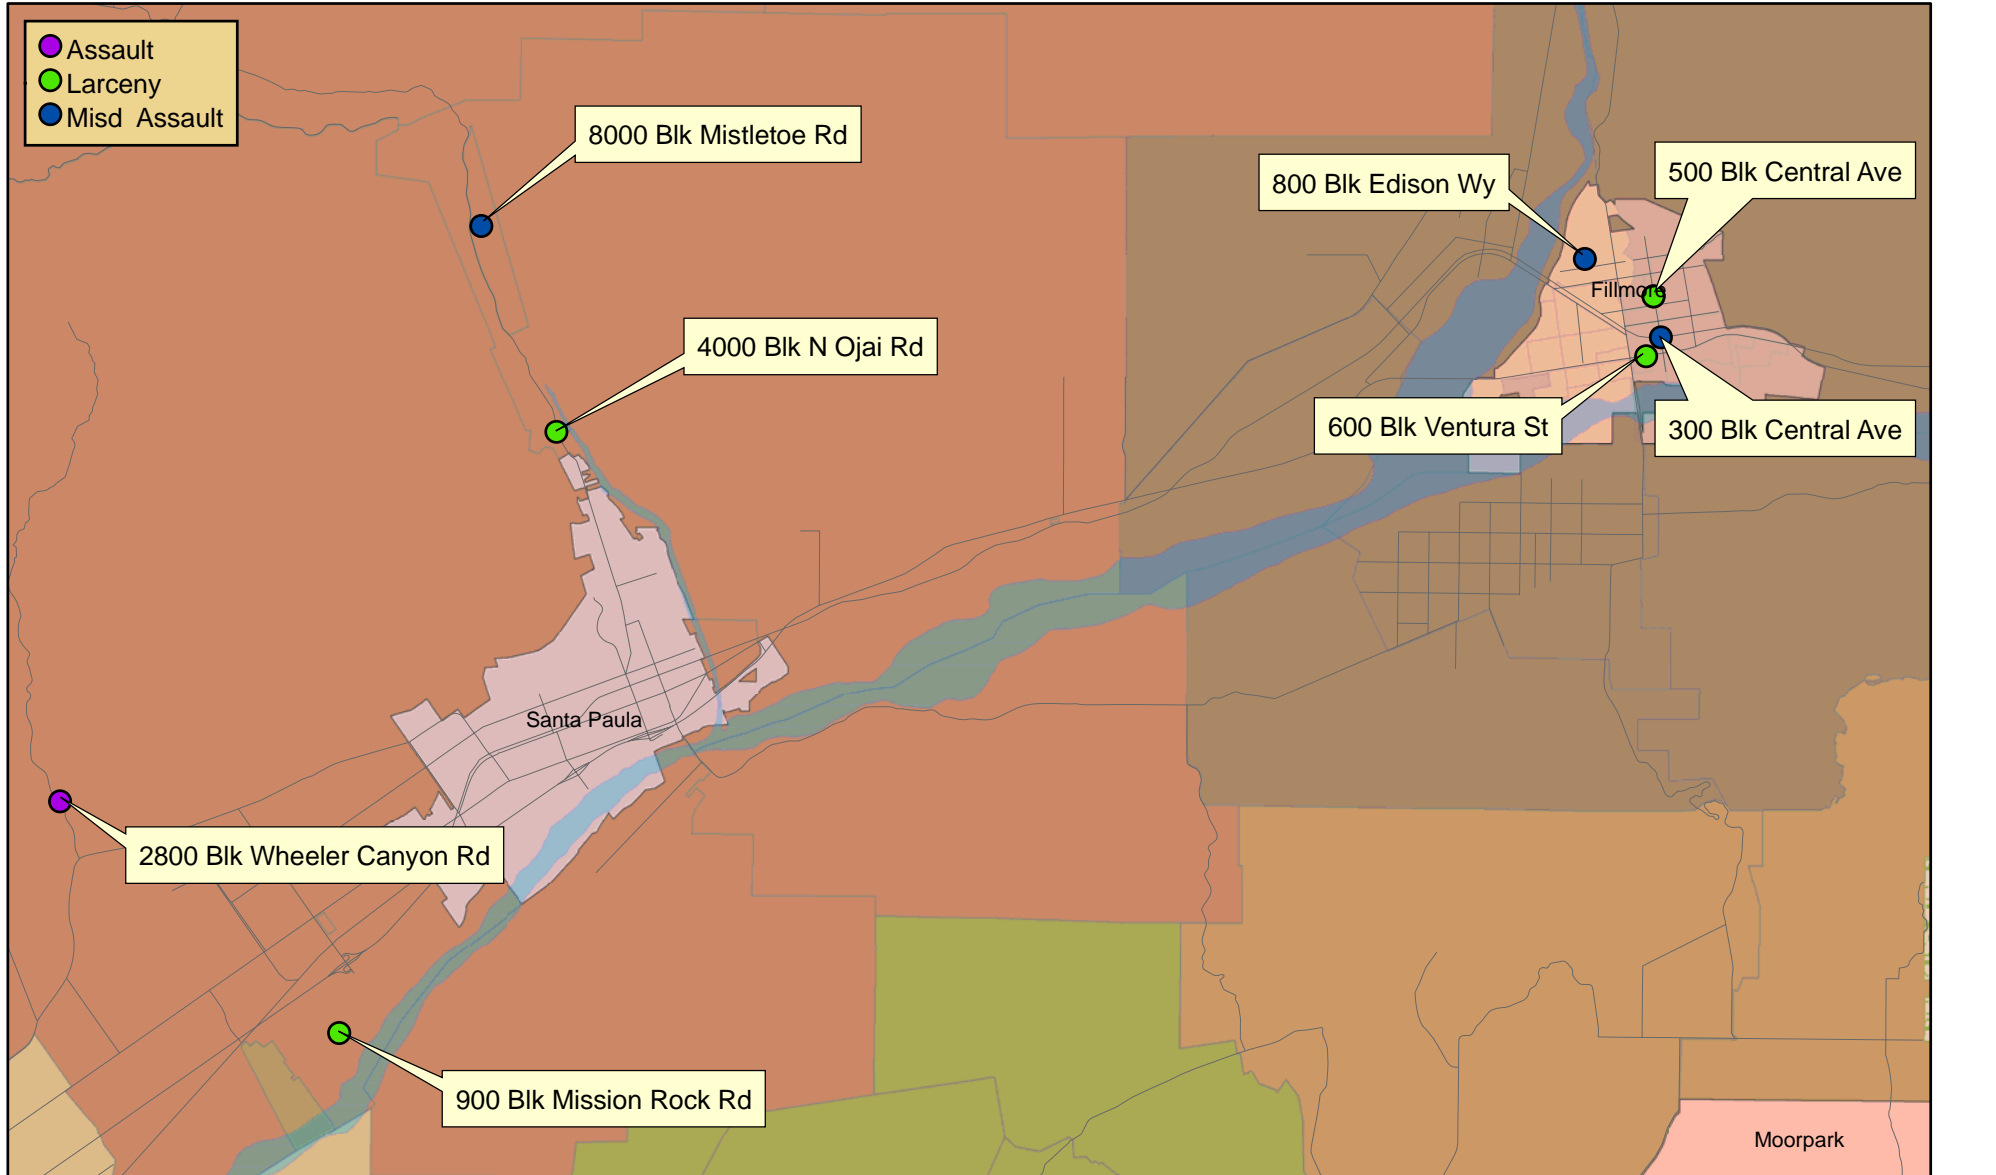

Ventura County Sheriff's Department
Fillmore Station
Part I Crimes*
02/22/2009-02/28/2009

*reports entered as of 03/03/2009

0 1.25 2.5 5 Miles